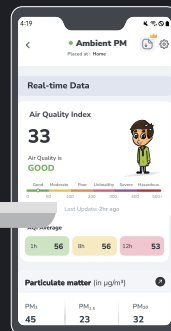

## Data Accessibility

Monitor ambient air quality in real time through multiple platforms. Access data effortlessly via the mobile app (Android & iOS), web dashboard, or TV display.

### Web Dashboard

Real-time and Historic Data

Group your devices

Link Generation and QR Code

Export your device data

Set alerts for your devices

Manage your Admin roles

### Mobile App

AQI TV  
([www.aqi.tv](http://www.aqi.tv))

AQI Dashboard  
([www.aqi.in](http://www.aqi.in))

AQI Mobile App  
([www.aqi.app](http://www.aqi.app))