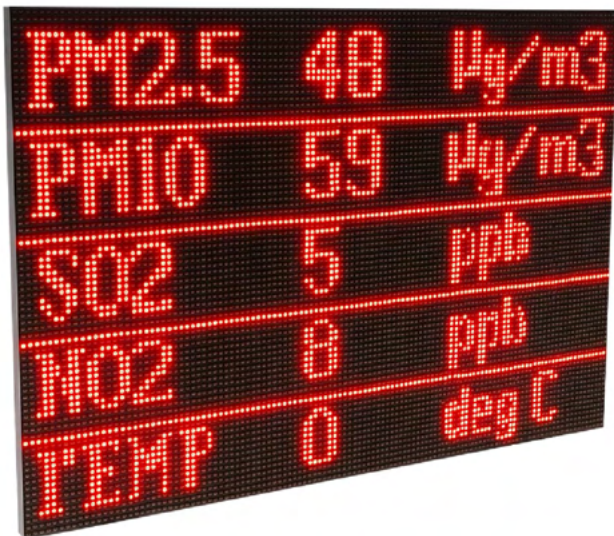

LED Display

Showcase real-time, average, and historical AQI data across city, state, or national levels via large-format LED screens, making it ideal for public awareness in urban spaces.