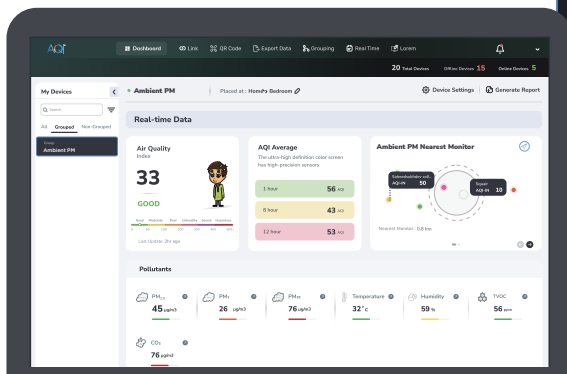

## Qualitative Features

The Ambient Air Monitor is ideal for deployment in smart cities, urban roadsides, industrial areas, construction zones, and public spaces. It delivers real-time, scalable air quality insights and empowers informed environmental decisions anytime, anywhere.

# Use Cases

Construction site

Pollution Control Boards

Hospital & Schools

Research and development

## Data Accessibility

Monitor ambient air quality in real time through multiple platforms. Access data effortlessly via the mobile app (Android & iOS), web dashboard, or TV display.

### Web Dashboard

Real-time and Historic Data

Group your devices

Link Generation and QR Code

Export your device data

Set alerts for your devices

Manage your Admin roles