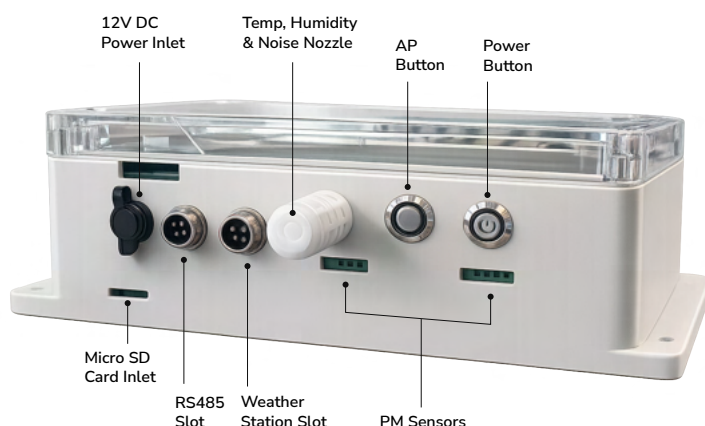

Technical Specifications

Parameters	Sensor Type	Range	Resolution	Accuracy
PM10, PM2.5 & PM1	90° Light Scattering	0 to 1000µg/m³	1 µg/m³	±10% up to 150µg/m³; ±15% above 150µg/m³
Temperature	RTD	-40 to 70 °C	0.1°C	±0.3°C
Humidity	Capacitive	0 to 100% RH	0.1% RH	±2% RH
TVOC	MEMS	0 to 65ppm	10ppb	±3%
Noise	MEMS	30-130dB	1dB	±2-3dB

Device Specifications

Power Supply DC Power	Onboard Storage Micro SD Card	Dimension 24x12x7.5 (cm)	Data Export Yes
Connectivity Wifi/GSM/RS485	Cloud Storage Yes	Housing IP68	Operating Temp -10 °C to 60 °C
Display 1 inch (Approx)	Mounting Type Wall/Pole mount	Web Dashboard aqi.in	Operating Humidity 0-95% RH
Battery 10,000 mAh	Weight 650g	Mobile App AQI	Data storage time interval 10 Seconds to 1 Hour user selectable (in cloud version)